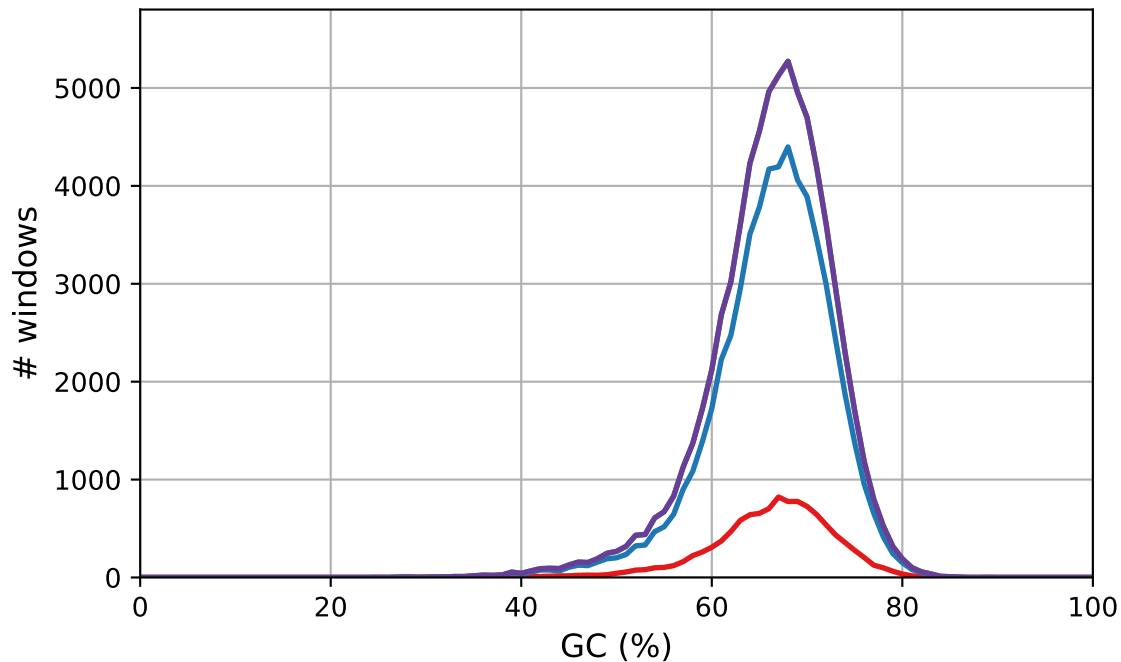

GC content

— virus_suspected_contig_filtered

— virus_denovo_contig_filtered

— combined_contig

— virus_confirmed_contig_filtered