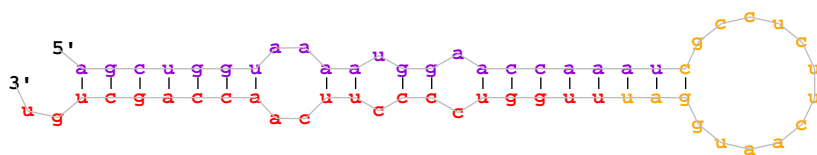

Provisional ID : 18_38382
 Score total : 371.4
 Score for star read(s) : 3.9
 Score for read counts : 364.1
 Score for mfe : 1.8
 Score for randfold : 1.6
 Score for cons. seed :
 Total read count : 726
 Mature read count : 721
 Loop read count : 0
 Star read count : 5